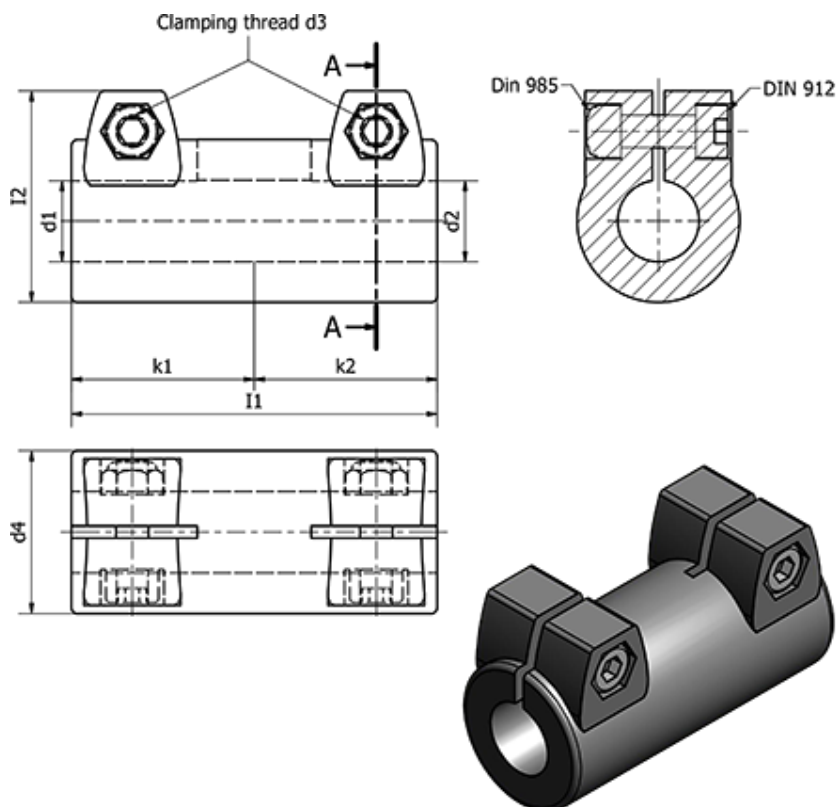

Article number: 20242B30B302SW

Description: E+G Connecting tubes - GN 242-B30-B30-2-SW

Measures

Clamping kit for d3 = GN 911-M8-32

d1 = B30

d2 = B30

d3 = M8

d4 = 40

l1 = 90

l2 = 52

k1 = 45

k2 = 45

Weight (g) = 196